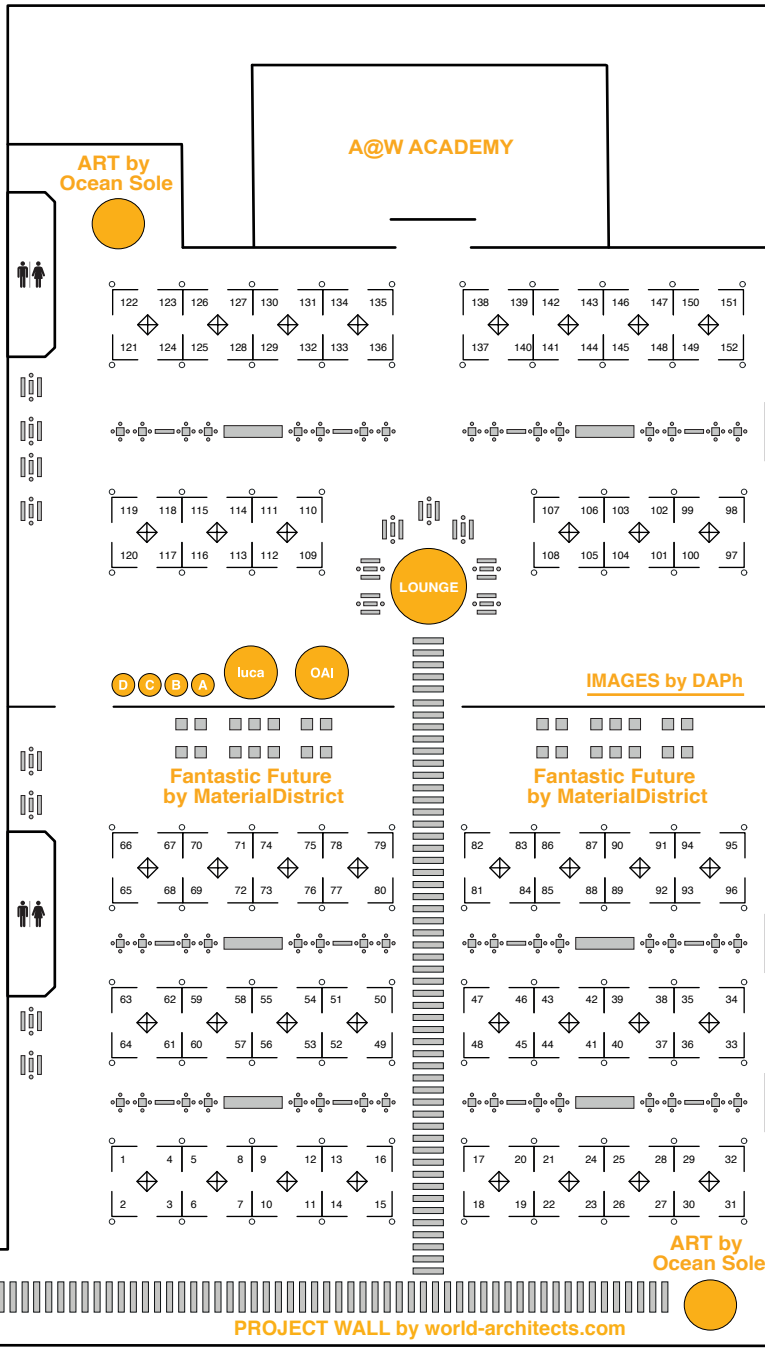

HALL 3

HALL 2

MIR MAACHE LËTZEBUERG presented by OAI

REGISTRATION DESK
ORGANISER'S OFFICE

PROJECT WALL by world-architects.com

ART by Ocean Sole